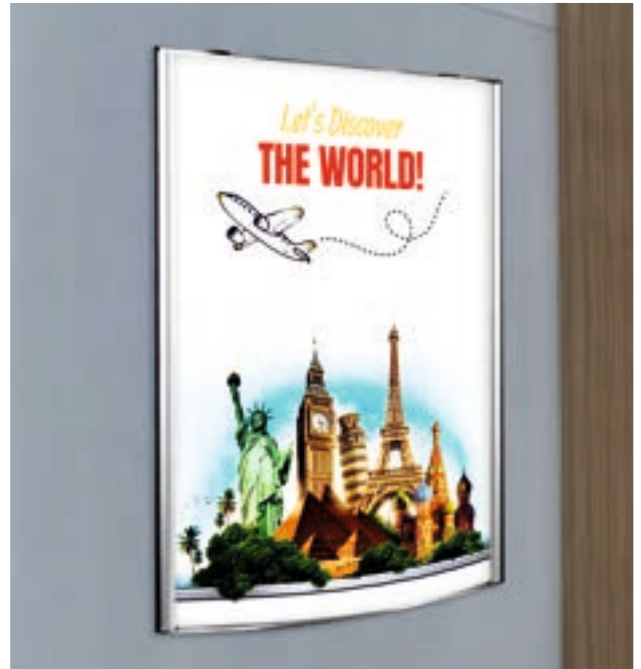

Delta Light Box LED | Delta Leuchtkästen LED

Indoor - Innenbereich

-  * Silver anodised aluminum snap frame profiles in E6/EV1 standards.
- * 3D visual effect with convex structure.
- * Uniform light distribution and high brightness.
- * CE-listed electrical components.
- * Environmentally-friendly and energy-saving LED system.
- * Single sided design.
- * Standard wall-mounting system.
- * Ventilation holes on the end caps.
- * Optional ceiling hanging with stainless steel wire hanging system.